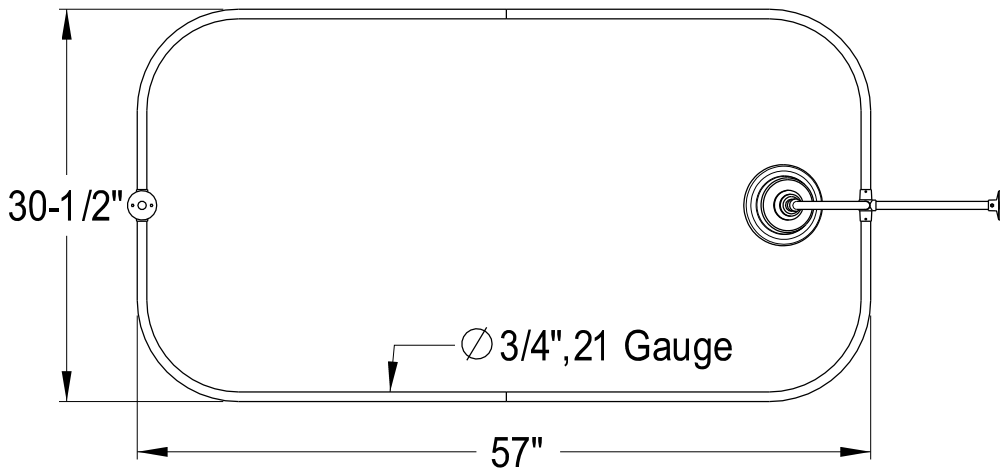

EDK2181, 2,5,8PL

Shower Combo

CC2091, 2,5,8
Tub Waste & Overflow, 20 Gauge

CC471, 2,5,8
Double Offset Bath Supply