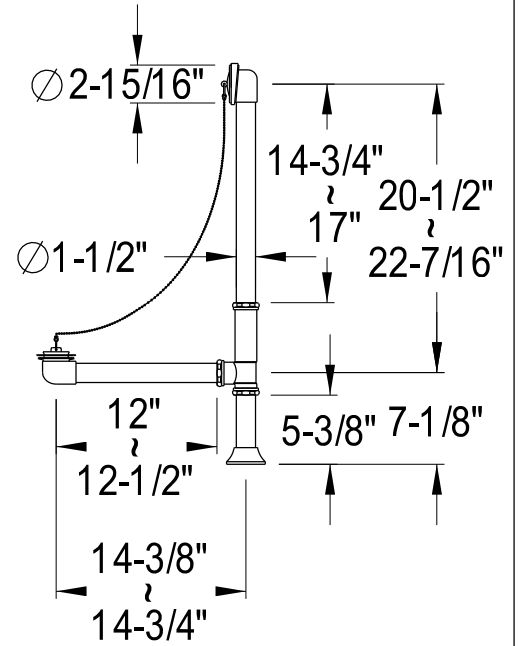

EDK2181, 2,5,8PL

Shower Combo

CC2091, 2,5,8
Tub Waste & Overflow, 20 Gauge

CC471, 2,5,8
Double Offset Bath Supply