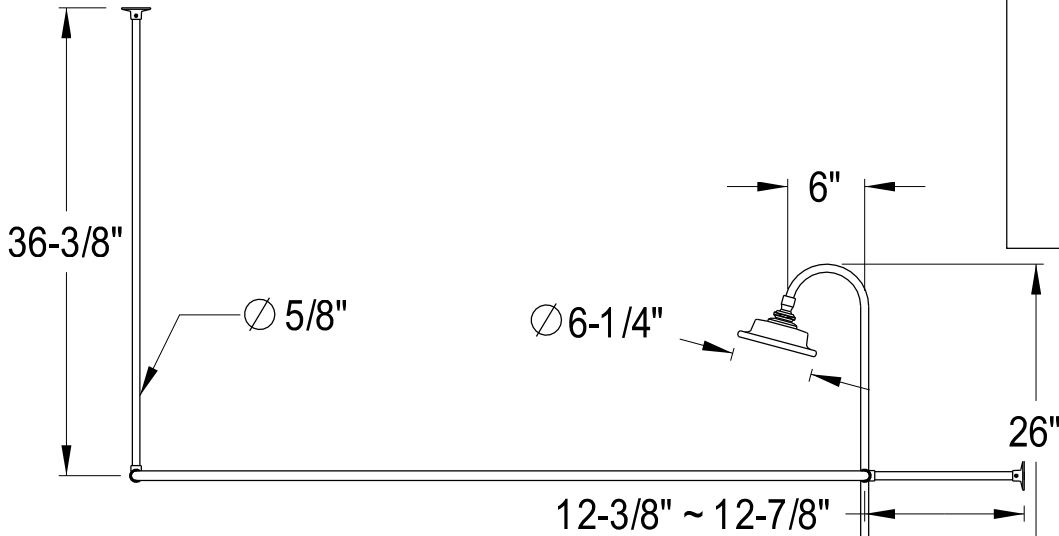

EDK2181, 2,5,8PL

Shower Combo

CC2091, 2,5,8
Tub Waste & Overflow, 20 Gauge

CC471, 2,5,8
Double Offset Bath Supply