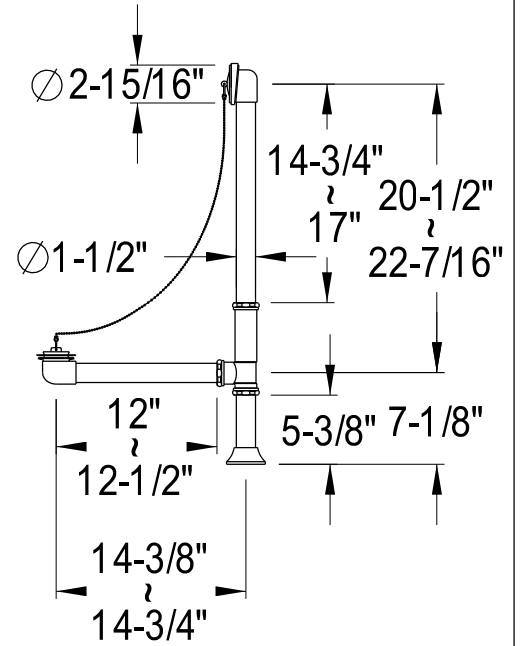

EDK2181,2,5,8PL

Shower Combo

CC2091,2,5,8
Tub Waste & Overflow, 20 Gauge

CC471,2,5,8
Double Offset Bath Supply