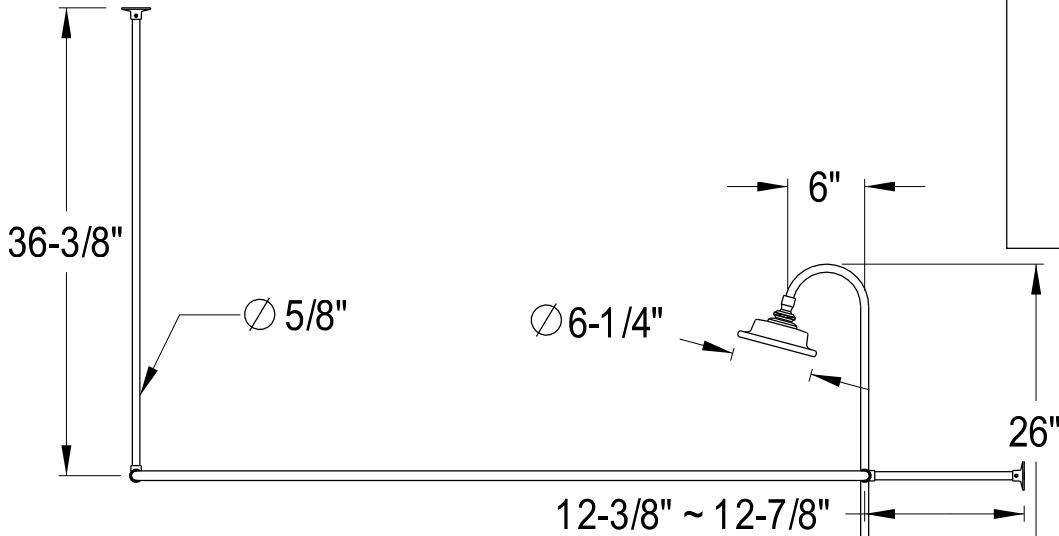

EDK2181,2,5,8PL

Shower Combo

CC2091,2,5,8
Tub Waste & Overflow, 20 Gauge

CC471,2,5,8
Double Offset Bath Supply