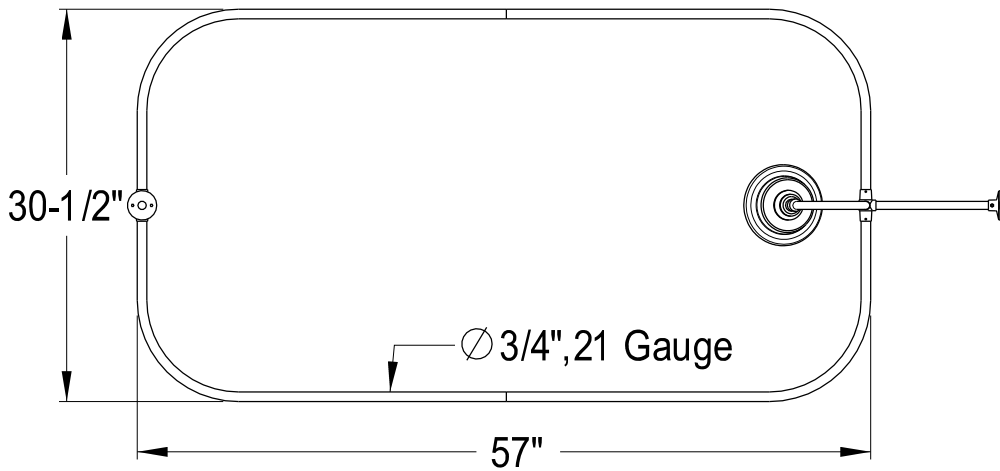

EDK2181,2,5,8PL

Shower Combo

CC2091,2,5,8
Tub Waste & Overflow, 20 Gauge

CC471,2,5,8
Double Offset Bath Supply