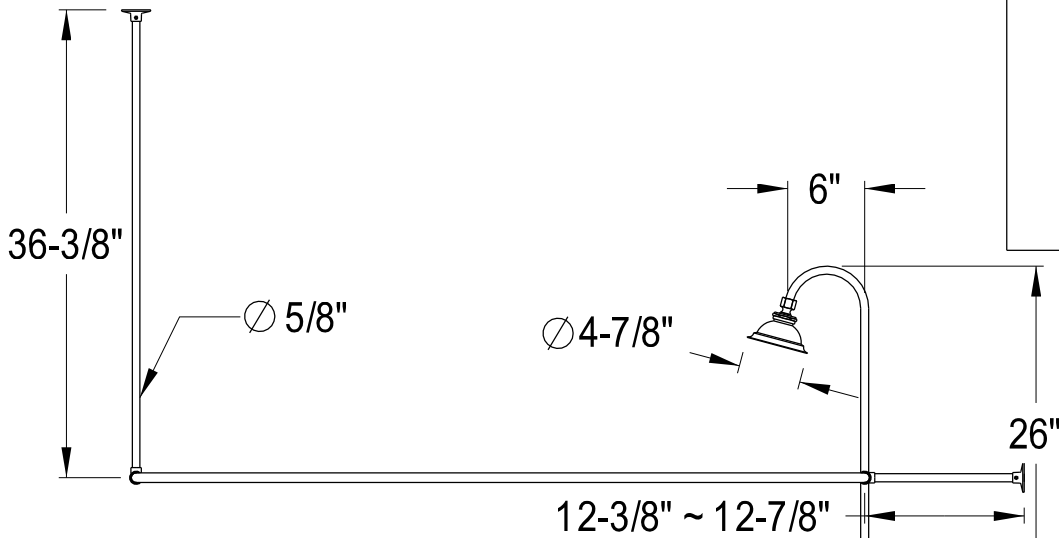

EDK3141,2,5,8AL

Shower Combo

CC2091,2,5,8

Tub Waste & Overflow, 20 Gauge

CC461,2,5,8

Single Offset Bath Supply