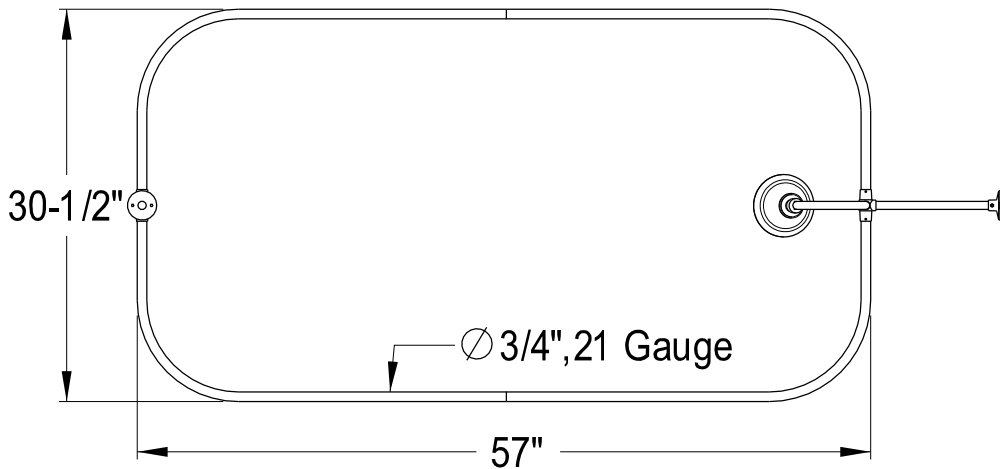

# EDK3141,2,5,8AL

Shower Combo

CC2091,2,5,8

Tub Waste & Overflow, 20 Gauge

CC461,2,5,8

Single Offset Bath Supply