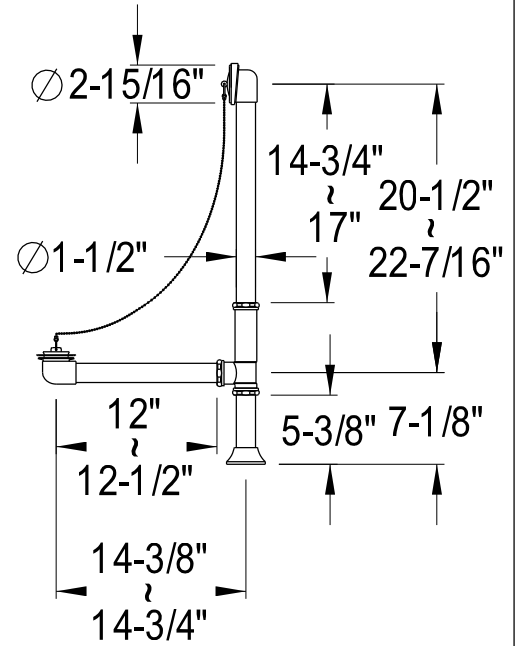

# EDK3141,2,5,8AL

Shower Combo

CC2091,2,5,8

Tub Waste & Overflow, 20 Gauge

CC461,2,5,8

Single Offset Bath Supply