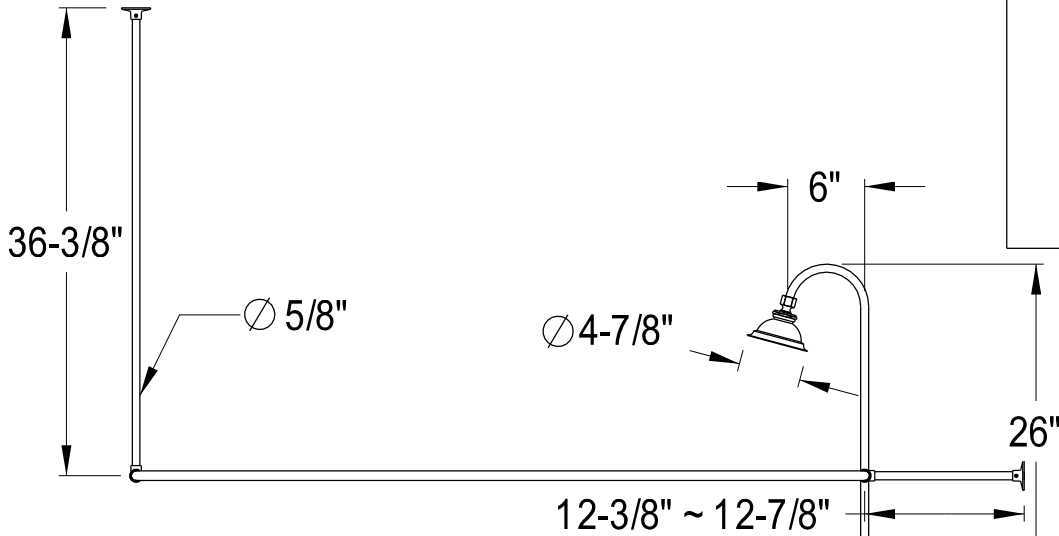

# EDK3141,2,5,8AL

Shower Combo

CC2091,2,5,8

Tub Waste & Overflow, 20 Gauge

CC461,2,5,8

Single Offset Bath Supply