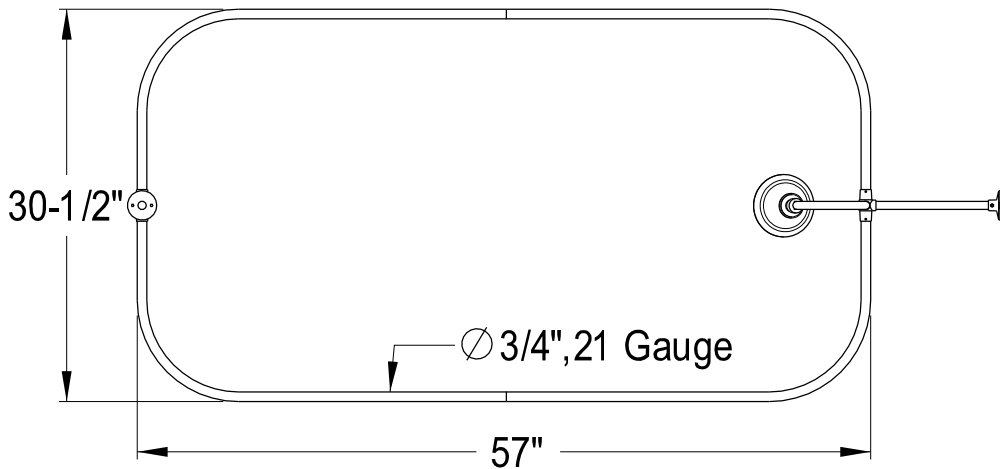

EDK3141,2,5,8AL

Shower Combo

CC2091,2,5,8

Tub Waste & Overflow, 20 Gauge

CC461,2,5,8

Single Offset Bath Supply