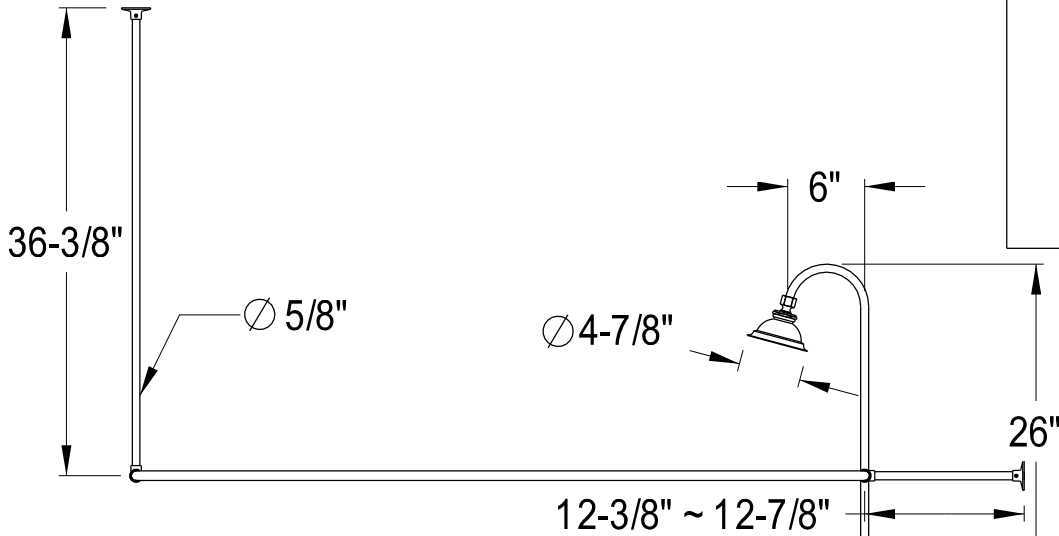

EDK3141,2,5,8AL

Shower Combo

CC2091,2,5,8

Tub Waste & Overflow, 20 Gauge

CC461,2,5,8

Single Offset Bath Supply