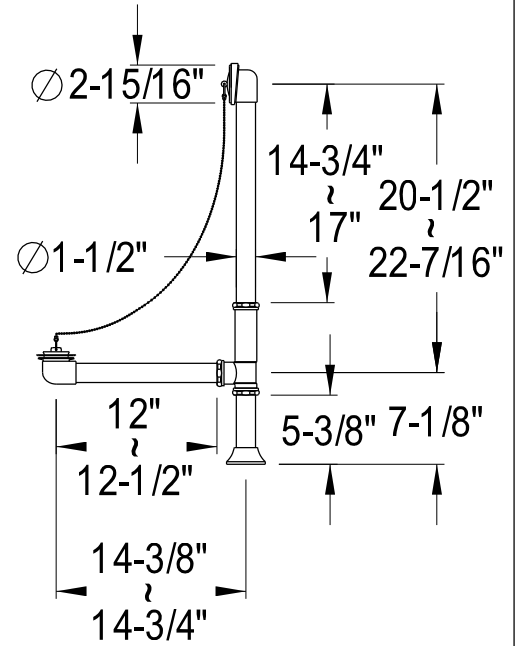

EDK3141,2,5,8AL

Shower Combo

CC2091,2,5,8

Tub Waste & Overflow, 20 Gauge

CC461,2,5,8

Single Offset Bath Supply