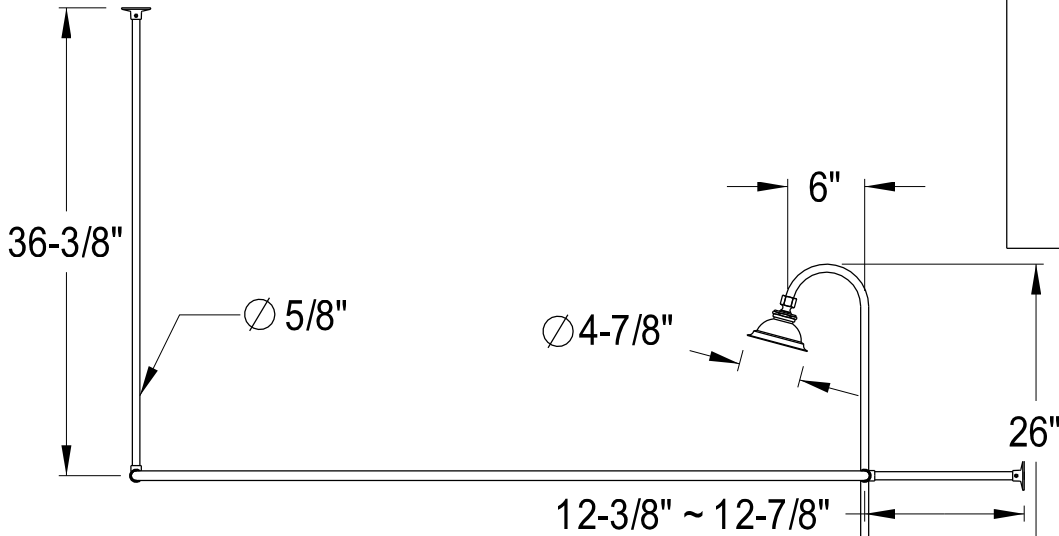

EDK3181,2,5,8AL

Shower Combo

CC2091,2,5,8
Tub Waste & Overflow, 20 Gauge

CC471,2,5,8
Double Offset Bath Supply