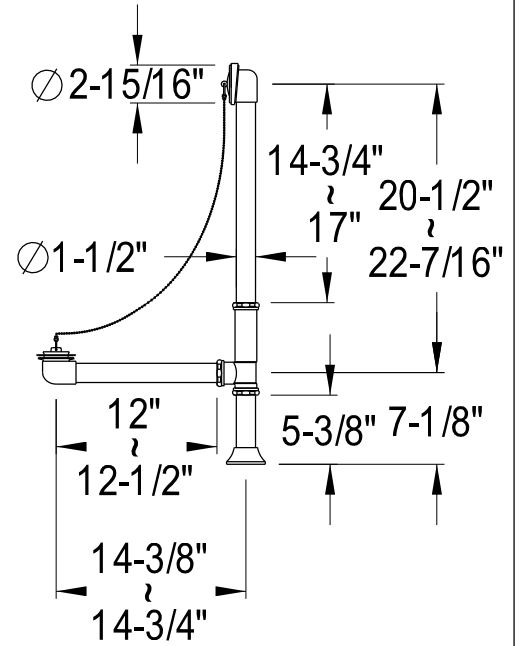

EDK3181,2,5,8AL

Shower Combo

CC2091,2,5,8
Tub Waste & Overflow, 20 Gauge

CC471,2,5,8
Double Offset Bath Supply