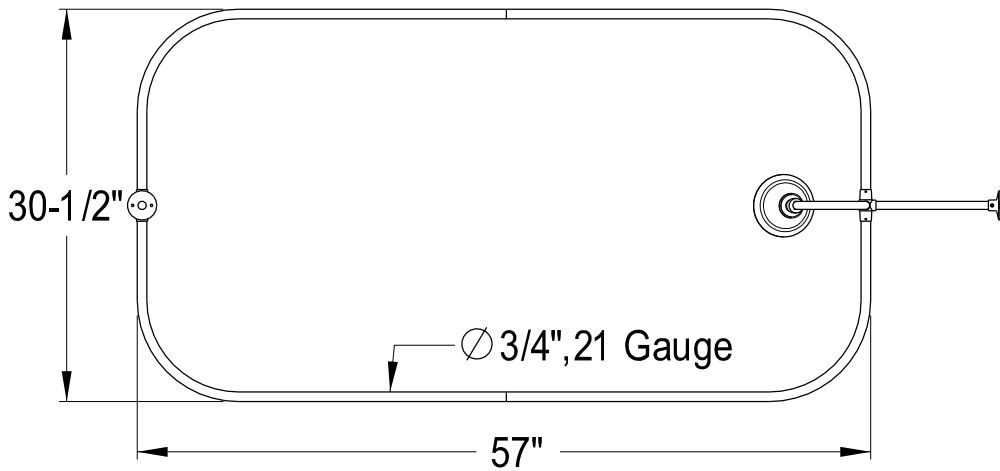

EDK3181,2,5,8AL

Shower Combo

CC2091,2,5,8
Tub Waste & Overflow, 20 Gauge

CC471,2,5,8
Double Offset Bath Supply