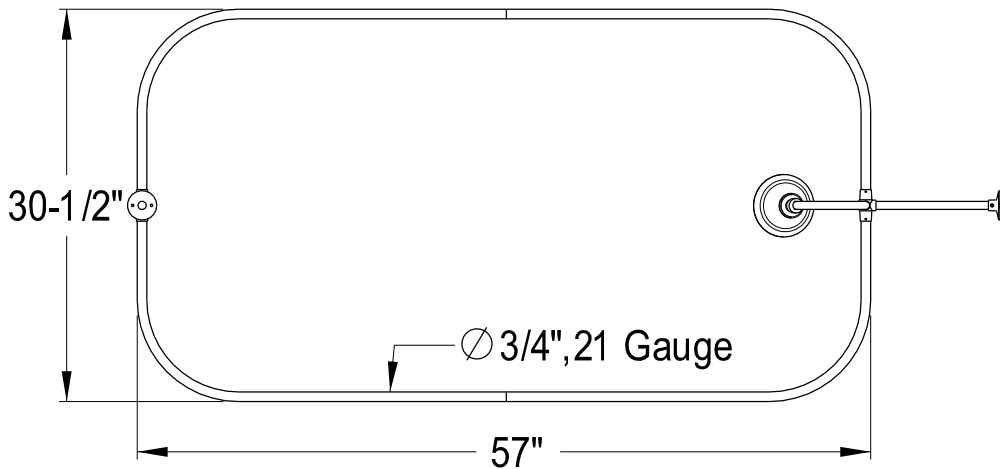

EDK3181,2,5,8AL

Shower Combo

CC2091,2,5,8
Tub Waste & Overflow, 20 Gauge

CC471,2,5,8
Double Offset Bath Supply