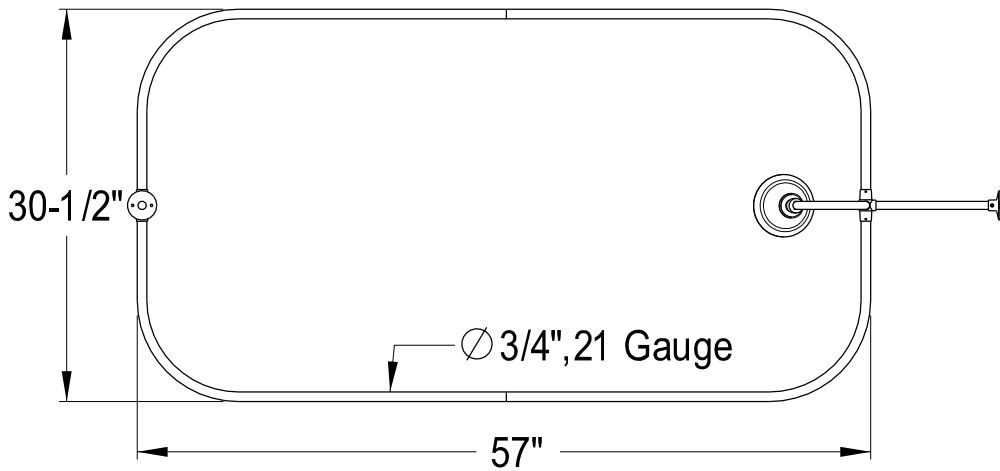

# EDK3181,2,5,8AL

Shower Combo

CC2091,2,5,8  
Tub Waste & Overflow, 20 Gauge

CC471,2,5,8  
Double Offset Bath Supply