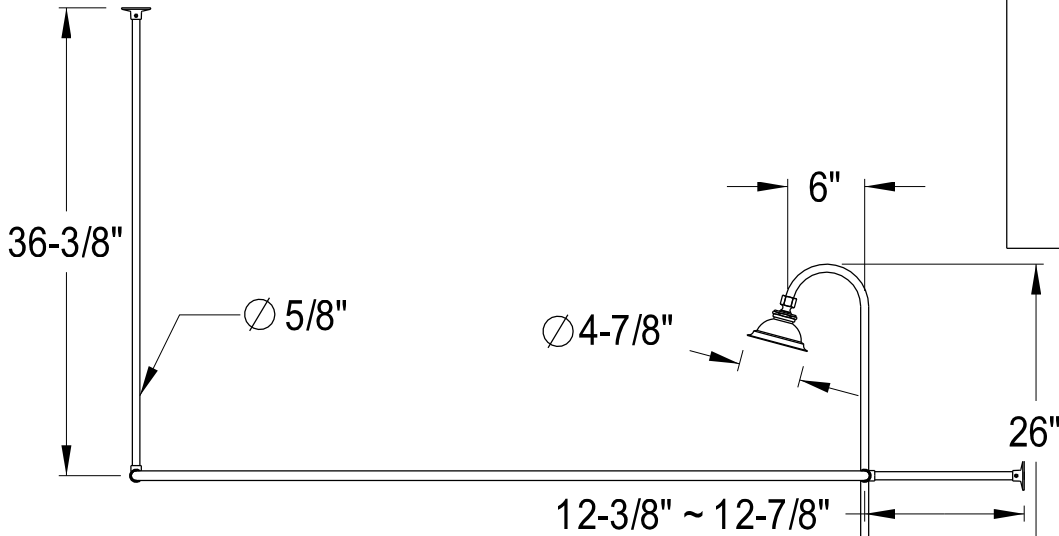

# EDK3181,2,5,8AL

Shower Combo

CC2091,2,5,8  
Tub Waste & Overflow, 20 Gauge

CC471,2,5,8  
Double Offset Bath Supply