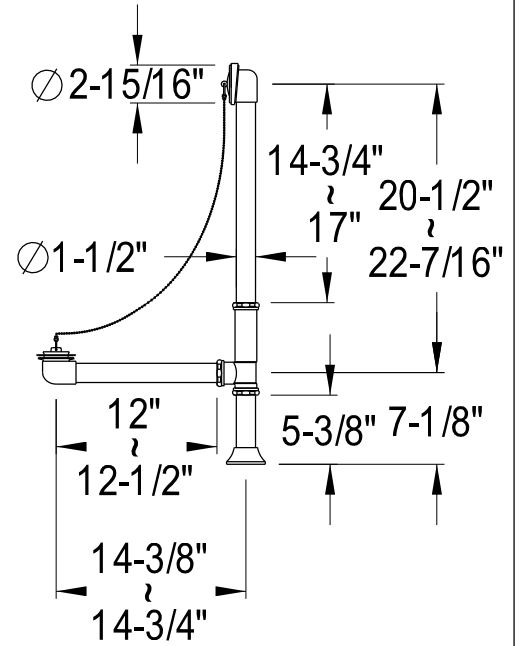

# EDK3181,2,5,8AL

Shower Combo

CC2091,2,5,8  
Tub Waste & Overflow, 20 Gauge

CC471,2,5,8  
Double Offset Bath Supply