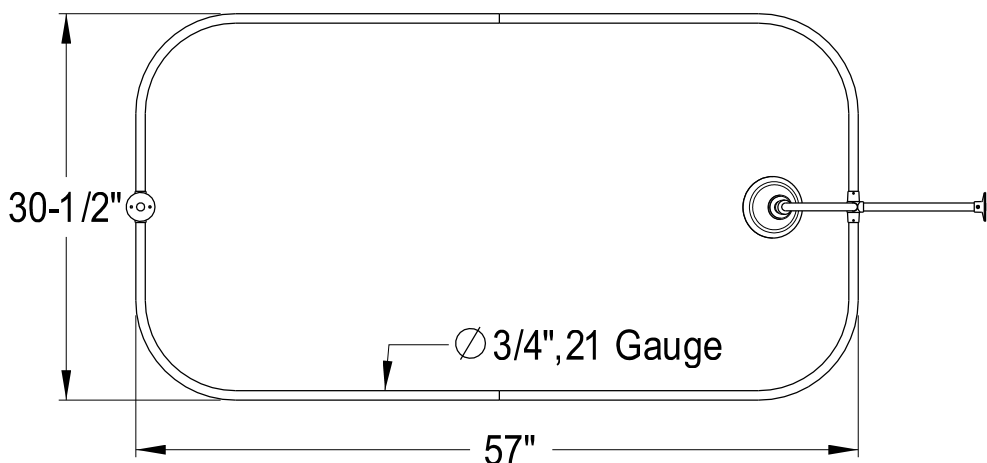

EDK41 41 AX

Shower Combo

CC2091, 2, 5, 8

Tub Waste & Overflow, 20 Gauge

CC461, 2, 5, 8

Single Offset Bath Supply