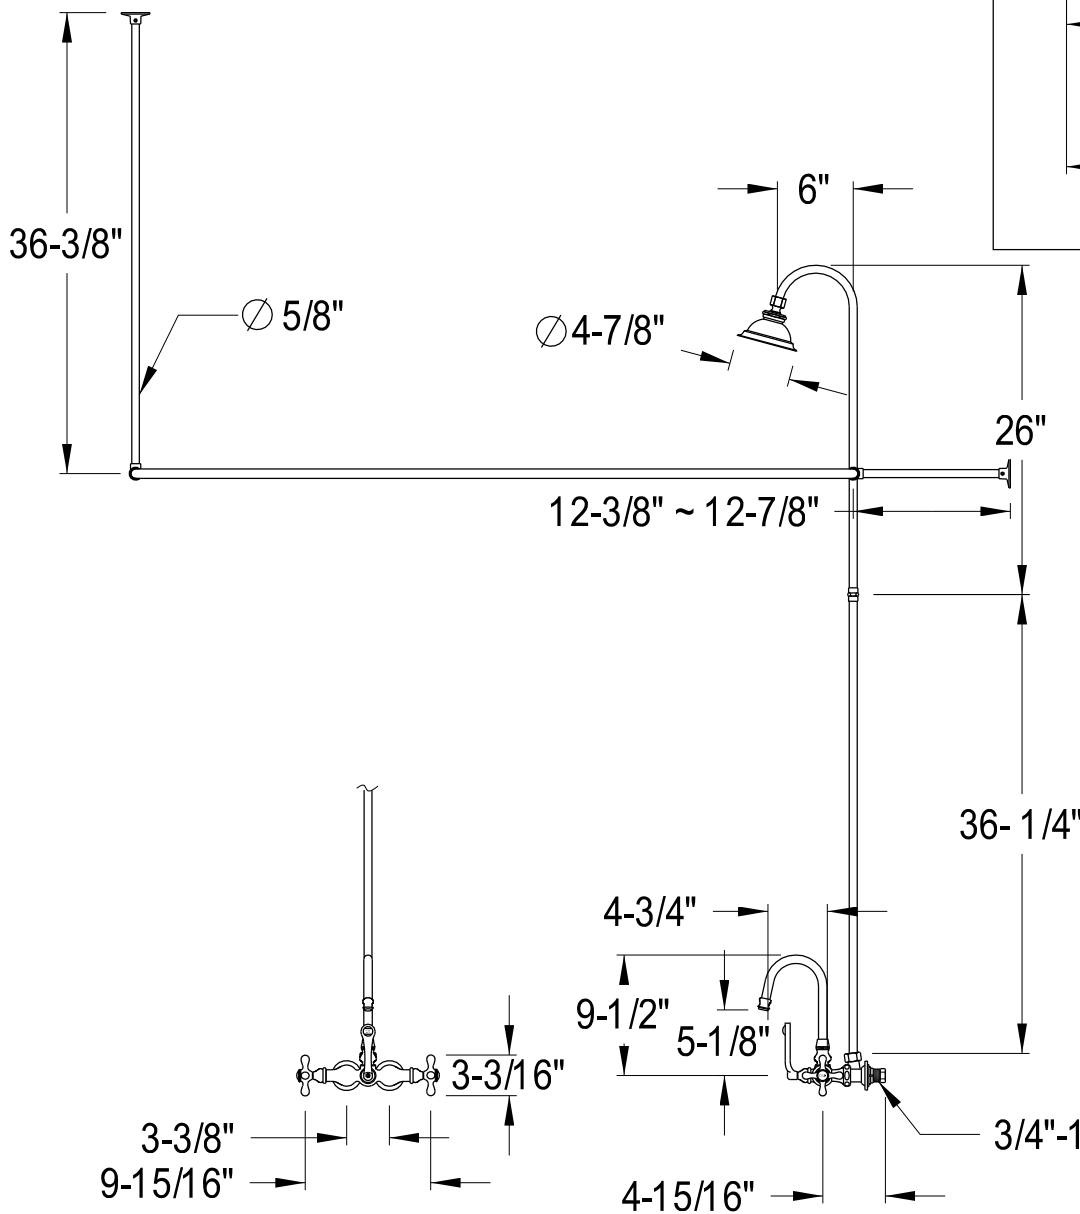

EDK41 41 AX

Shower Combo

CC2091, 2, 5, 8

Tub Waste & Overflow, 20 Gauge

CC461, 2, 5, 8

Single Offset Bath Supply