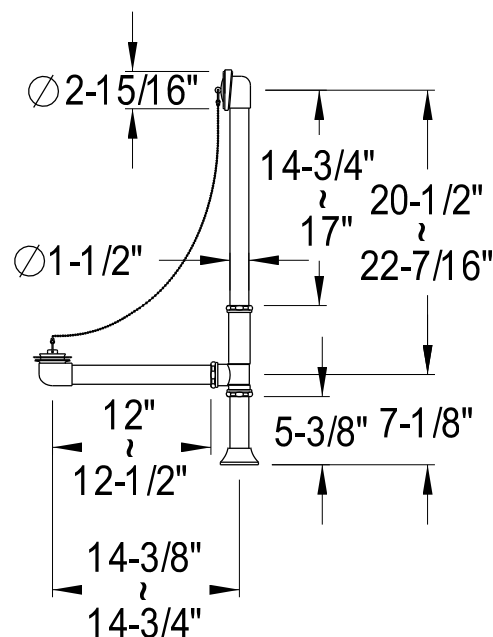

EDK41 41 AX

Shower Combo

CC2091, 2, 5, 8

Tub Waste & Overflow, 20 Gauge

CC461, 2, 5, 8

Single Offset Bath Supply