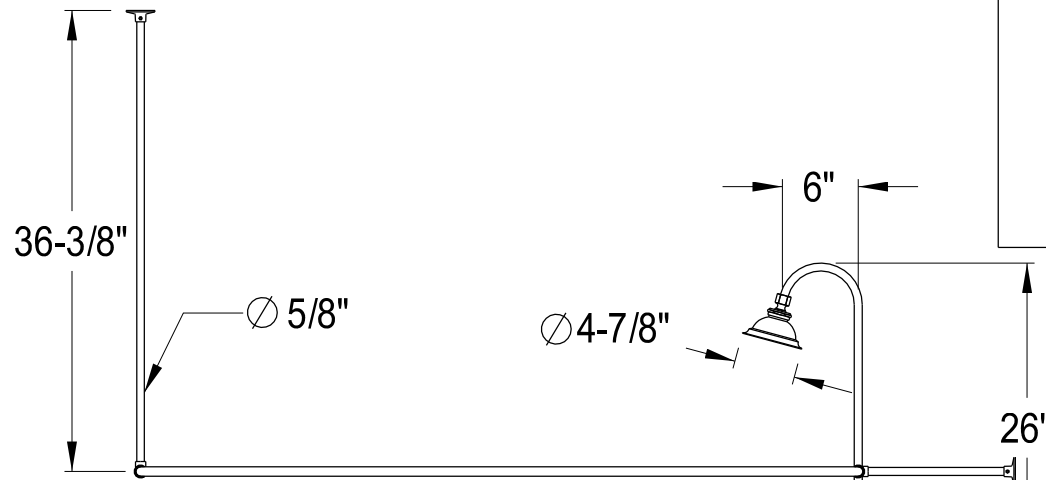

EDK41 41,2,5,8PL

Shower Combo

CC2091,2,5,8
Tub Waste & Overflow, 20 Gauge

CC461,2,5,8
Single Offset Bath Supply