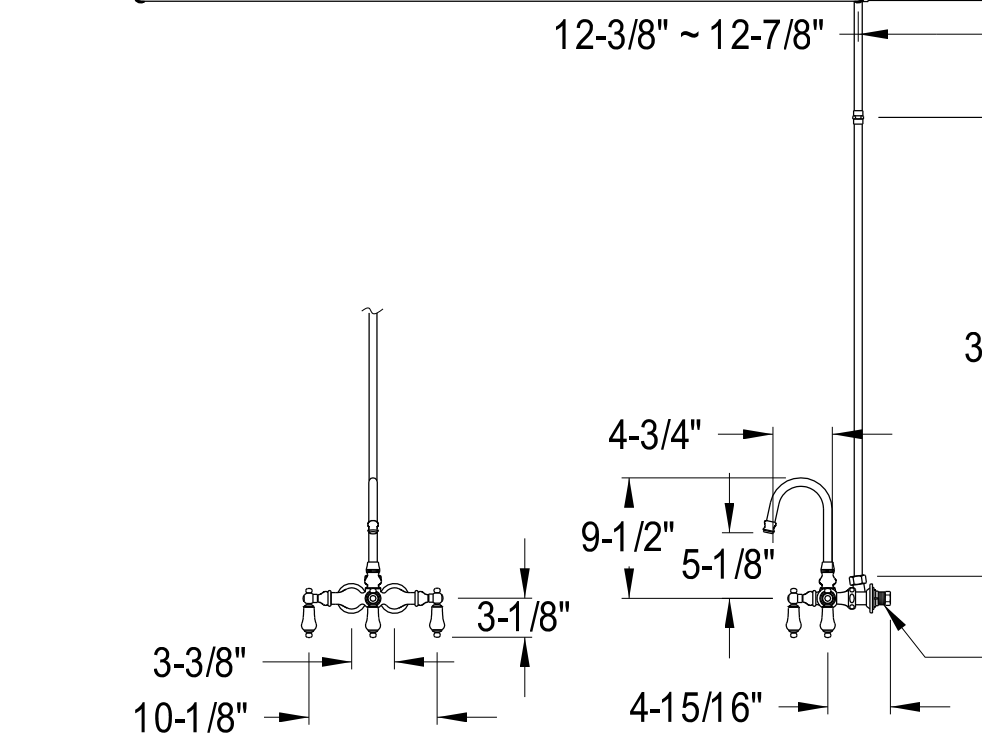

EDK41 41,2,5,8PL

Shower Combo

CC2091, 2, 5, 8
Tub Waste & Overflow, 20 Gauge

CC461, 2, 5, 8
Single Offset Bath Supply