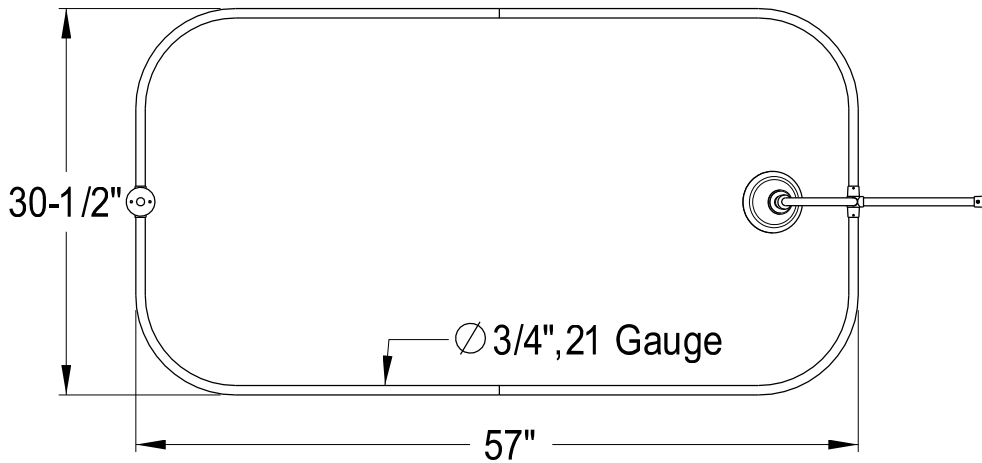

EDK41 41,2,5,8PL

Shower Combo

CC2091, 2, 5, 8
Tub Waste & Overflow, 20 Gauge

CC461, 2, 5, 8
Single Offset Bath Supply