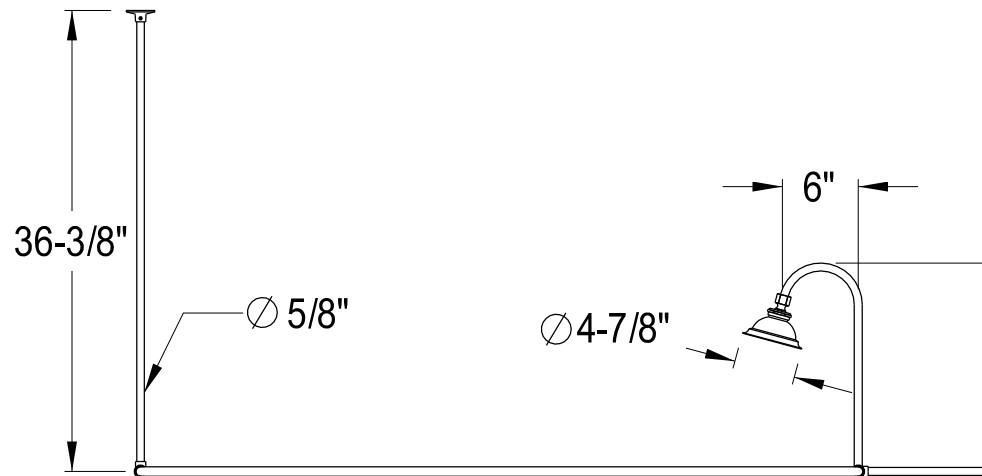

EDK41 41,2,5,8PL

Shower Combo

CC2091, 2, 5, 8
Tub Waste & Overflow, 20 Gauge

CC461, 2, 5, 8
Single Offset Bath Supply