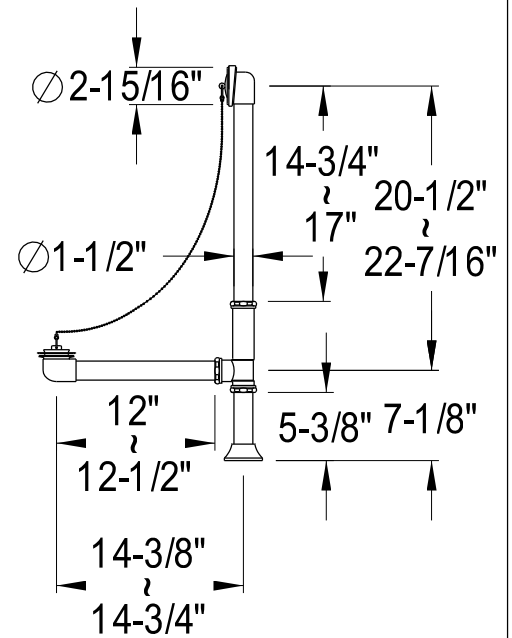

EDK41 41,2,5,8PL

Shower Combo

CC2091, 2, 5, 8
Tub Waste & Overflow, 20 Gauge

CC461, 2, 5, 8
Single Offset Bath Supply