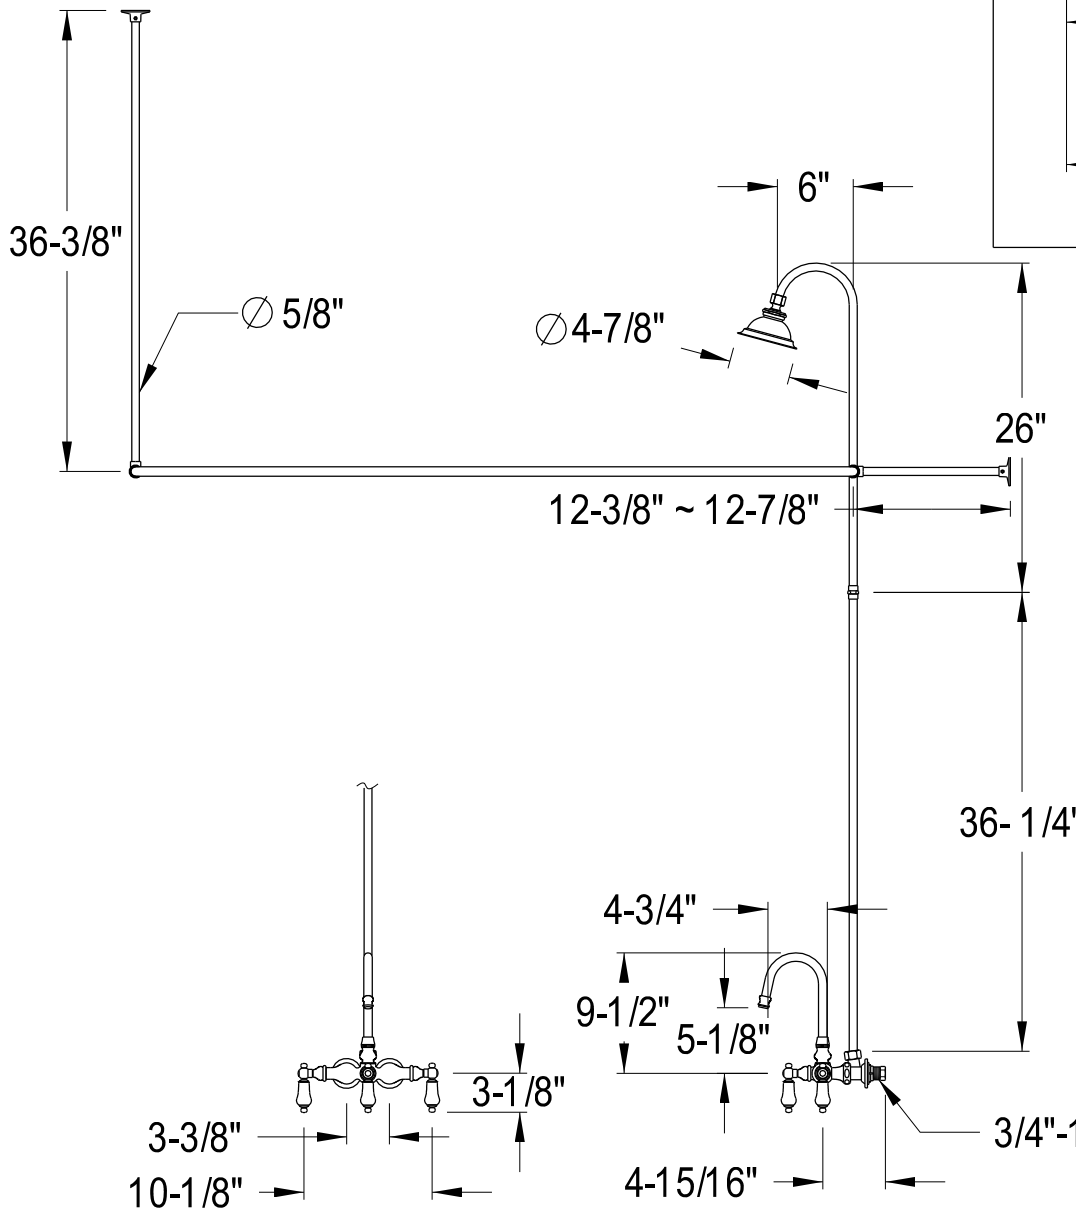

EDK41 41,2,5,8PL

Shower Combo

CC2091,2,5,8
Tub Waste & Overflow, 20 Gauge

CC461,2,5,8
Single Offset Bath Supply