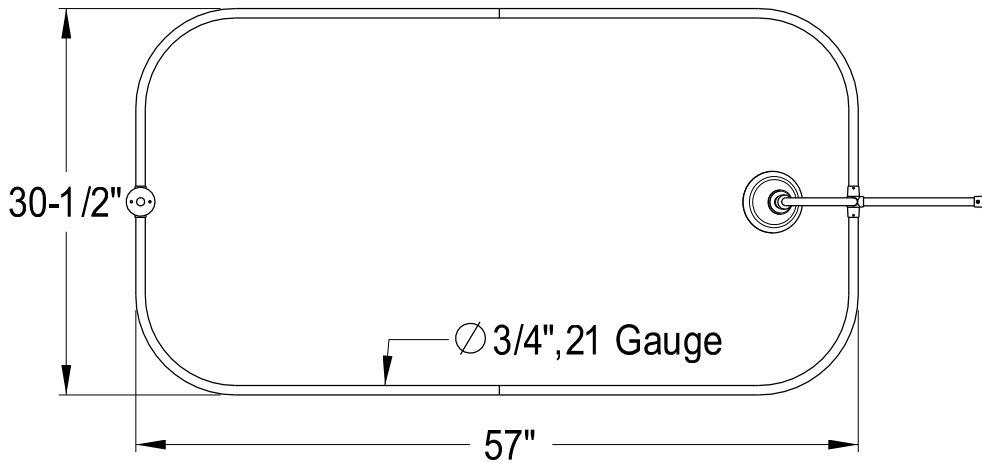

EDK41 41,2,5,8PL

Shower Combo

CC2091,2,5,8
Tub Waste & Overflow, 20 Gauge

CC461,2,5,8
Single Offset Bath Supply