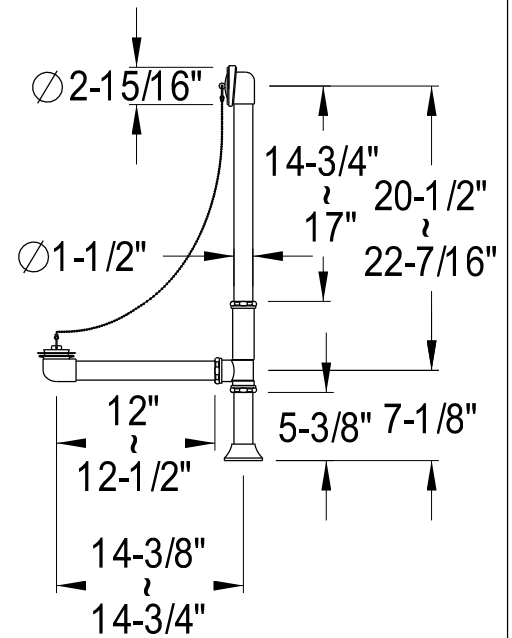

EDK41 41,2,5,8PL

Shower Combo

CC2091,2,5,8
Tub Waste & Overflow, 20 Gauge

CC461,2,5,8
Single Offset Bath Supply