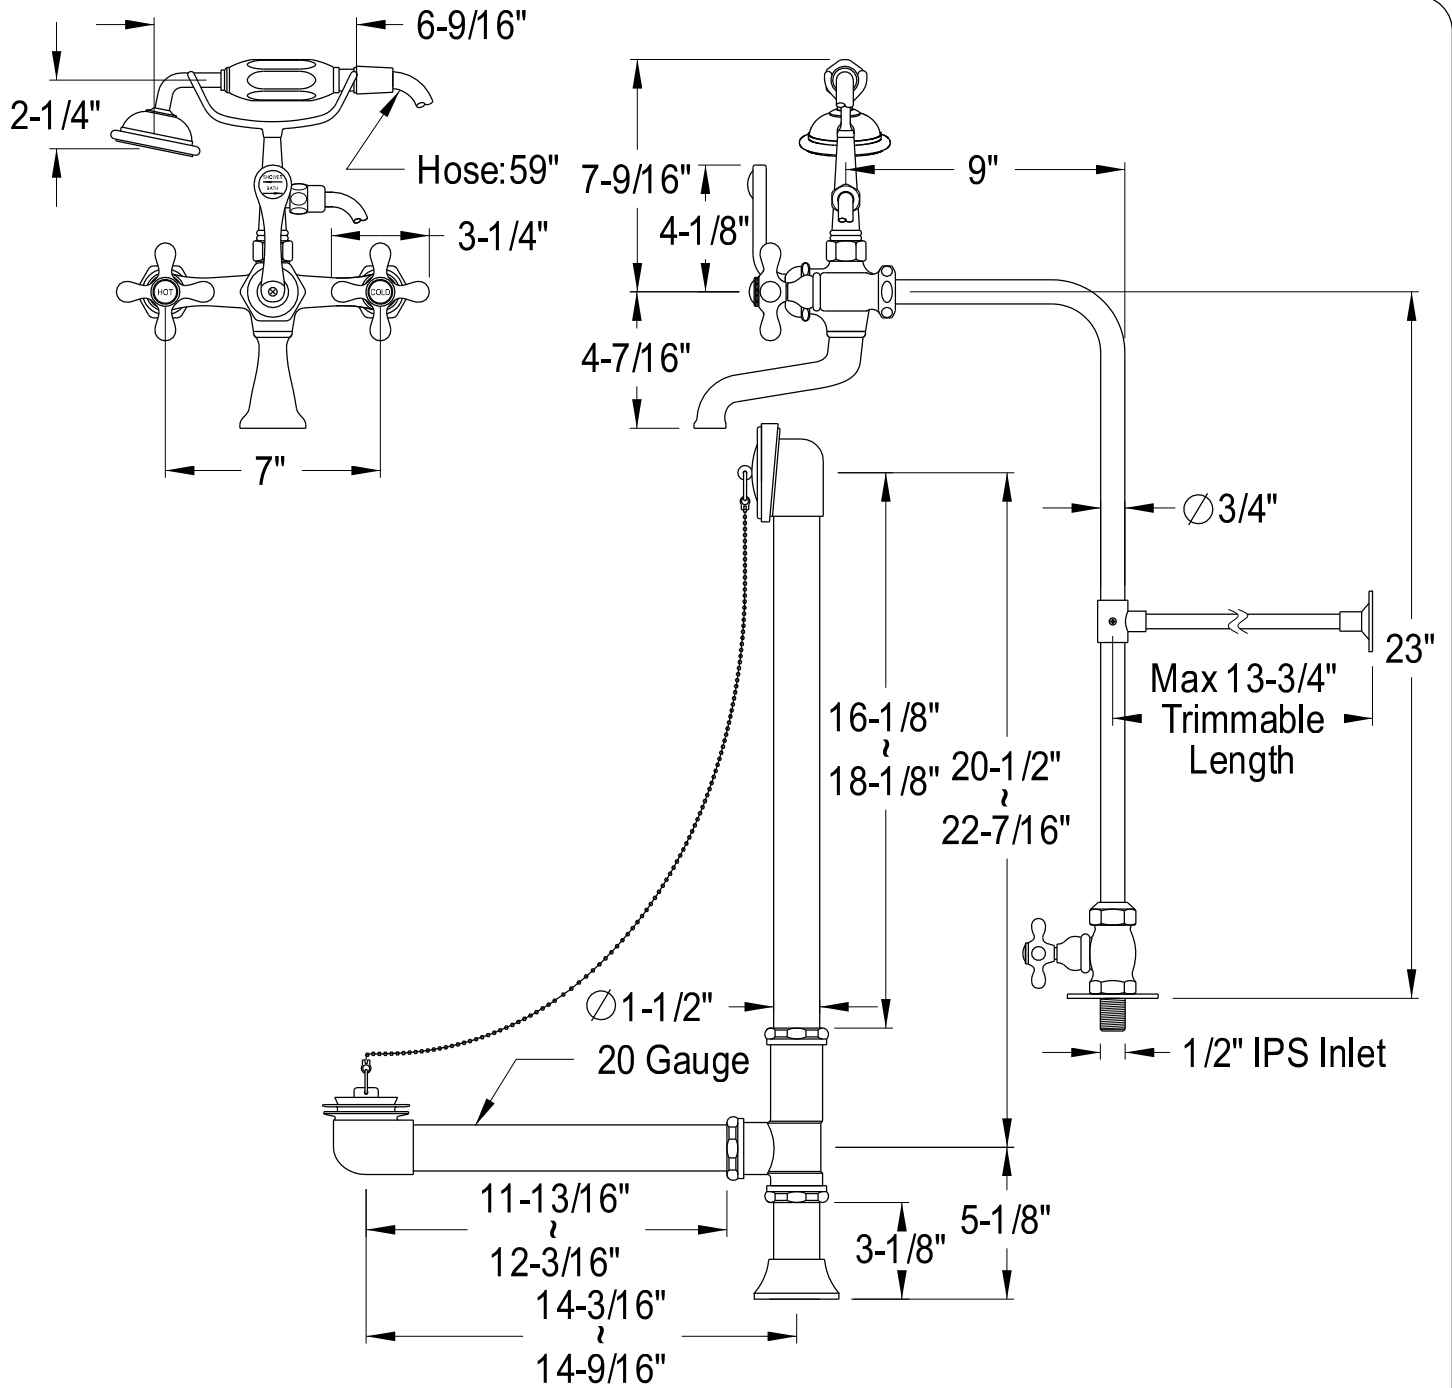

EDK5171 AX

Free-Standing Clawfoot Tub Faucet Combo

CC431,2,5,8

(Optional Wall Mount Parts Included)