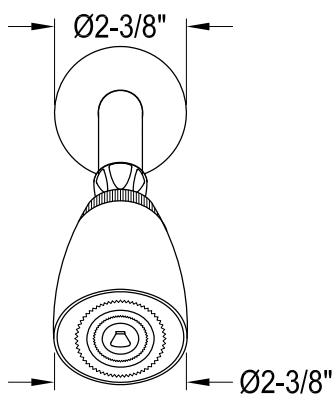

ES651

Single Handle Pressure Balanced Tub & Shower Faucet

Bracket