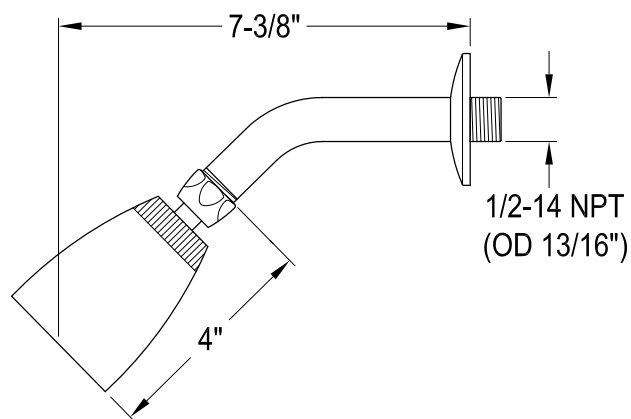

ES651

Single Handle Pressure Balanced Tub & Shower Faucet

Bracket