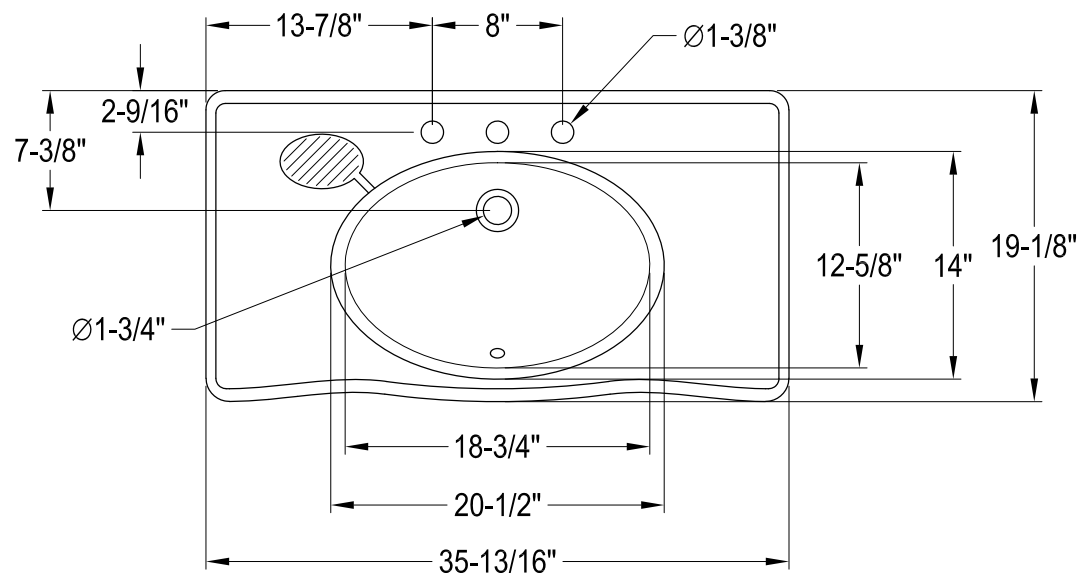

# EVPB1368

Ceramic Console Sink

Sink Back View